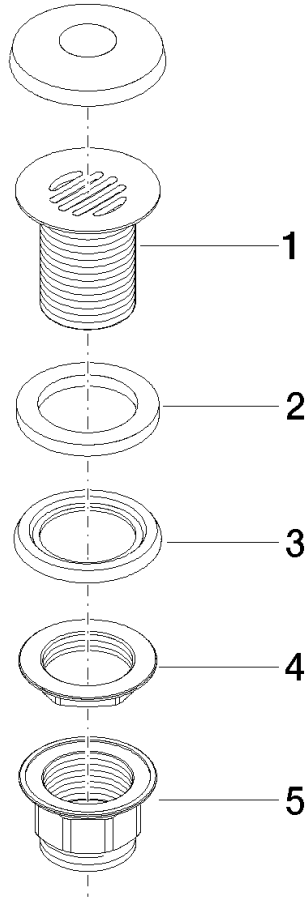

10 110 970

Fits: IMO, LULU, MADISON, MEM, TARA,  
CL.1, LISSÉ, VAIA, META, CYO

	Brushed Dark Platinum	10 110 970-99
	Chrome	10 110 970-00
	Brushed Platinum	10 110 970-06
	Platinum	10 110 970-08
	Durabrand (23kt Gold)	10 110 970-09
	Dark Chrome	10 110 970-19
	Light Gold	10 110 970-26
	Brushed Light Gold	10 110 970-27
	Brushed Durabrand (23kt Gold)	10 110 970-28
	Matte Black	10 110 970-33
	Brushed Bronze	10 110 970-42
	Brushed Champagne (22kt Gold)	10 110 970-46
	Champagne (22kt Gold)	10 110 970-47
	Brushed Chrome	10 110 970-93

## Grated waste 1 1/4" - Brushed Dark Platinum

---

IMO

10 110 970

Only suitable for sinks without an overflow.

10 110 970

10 110 970

Parts for other finishes can be found here: [Chrome](#)

Spare parts list

No.	Item Number	Name	Quantity used	Delivery time
1	09 11 01 025-99	cup	1	30
2	09 14 05 039 90	seal	1	2
3	09 14 03 025 90	seal	1	2
4	09 23 10 017 90	nut	1	2
5	09 23 10 020-99	nut	1	30